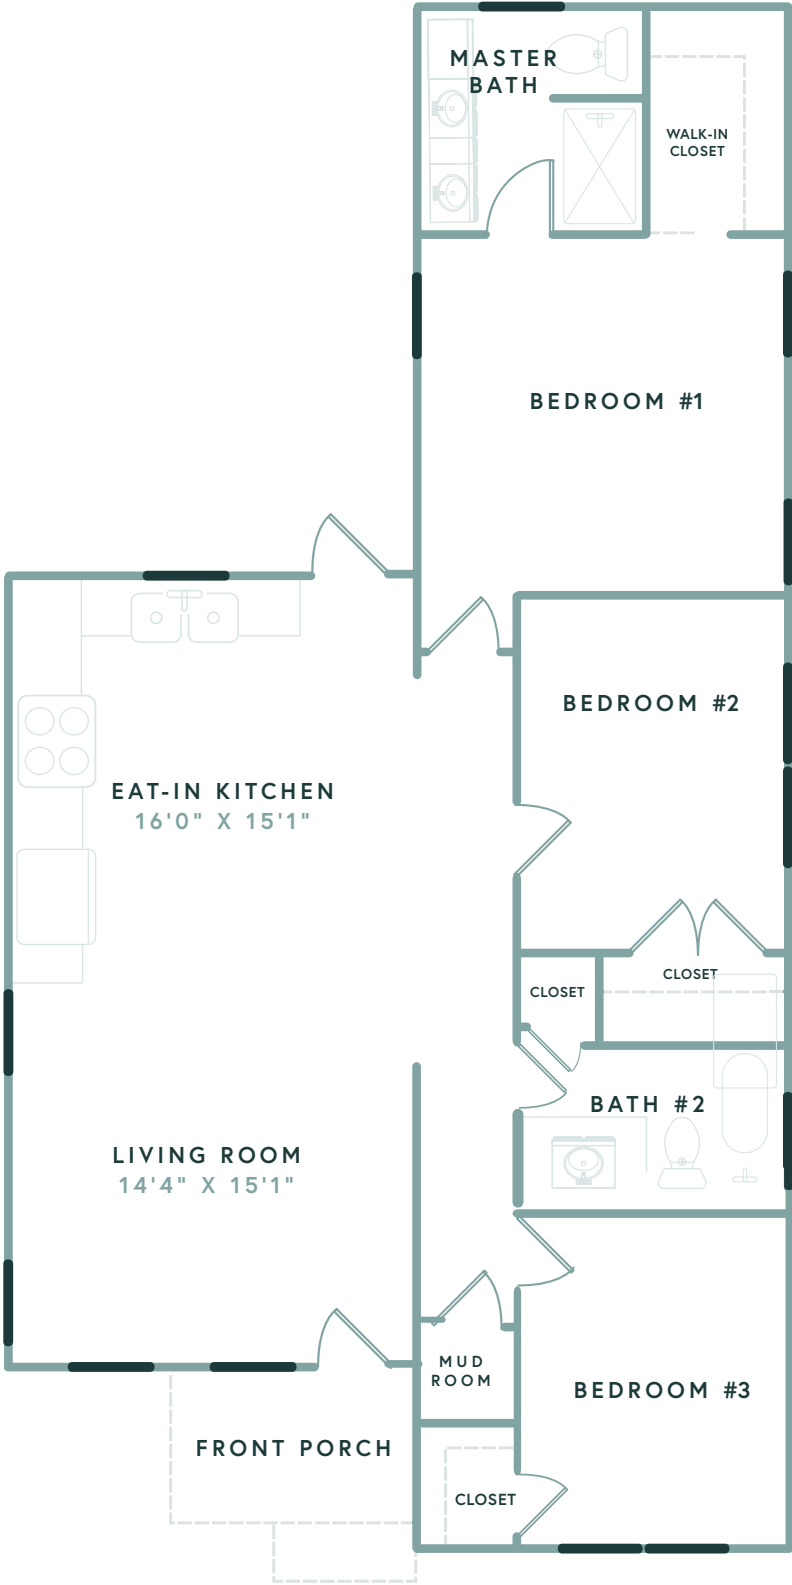

The Aster Floorplan

1,377 SQUARE FEET

PADGETT PLACE

Figures reflecting size, square footage, and other dimensions are estimates; actual construction may vary. Size/square footage and price of your home may vary based on options selected. Floor plans may vary according to elevation. Prices, plans, dimensions, features, specifications, materials, and availability of homes or communities are subject to change without notice or obligation. Please contact us to verify current information. They may differ from completed improvements and may change without notice.