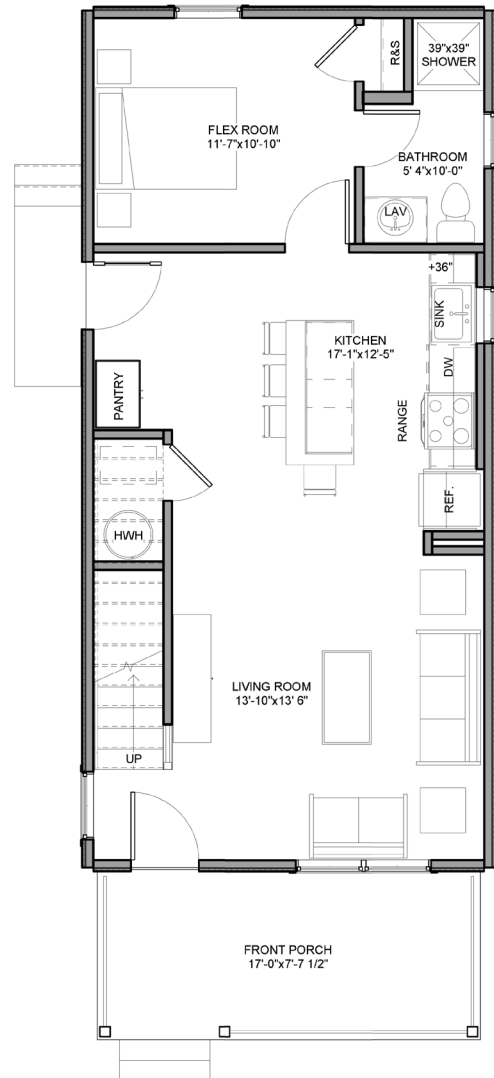

QUARTZ AT PONCHA MEADOWS

SHAVANO FLOOR PLAN

1,368 SQ FT

FLOOR 2

FLOOR 1

FOR SALES CONTACT POST@FIRSTCOLORADO.COM OR 719-539-6682

Figures reflecting size, square footage, and other dimensions are estimates; actual construction may vary. Size/square footage and price of your home may vary based on options selected. Floor plans may vary according to elevation. Prices, plans, dimensions, features, specifications, materials, and availability of homes or communities are subject to change without notice or obligation. Please contact us to verify current information. They may differ from completed improvements and may change without notice.