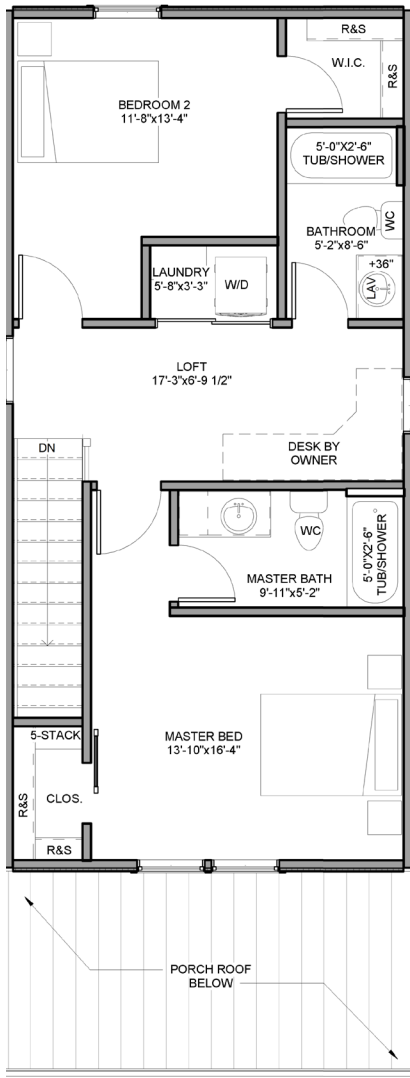

QUARTZ AT PONCHA MEADOWS

SHAVANO FLOOR PLAN

1,368 SQ FT

FLOOR 2

FLOOR 1

FOR SALES CONTACT POST@FIRSTCOLORADO.COM OR 719-539-6682

Figures reflecting size, square footage, and other dimensions are estimates; actual construction may vary. Size/square footage and price of your home may vary based on options selected. Floor plans may vary according to elevation. Prices, plans, dimensions, features, specifications, materials, and availability of homes or communities are subject to change without notice or obligation. Please contact us to verify current information. They may differ from completed improvements and may change without notice.