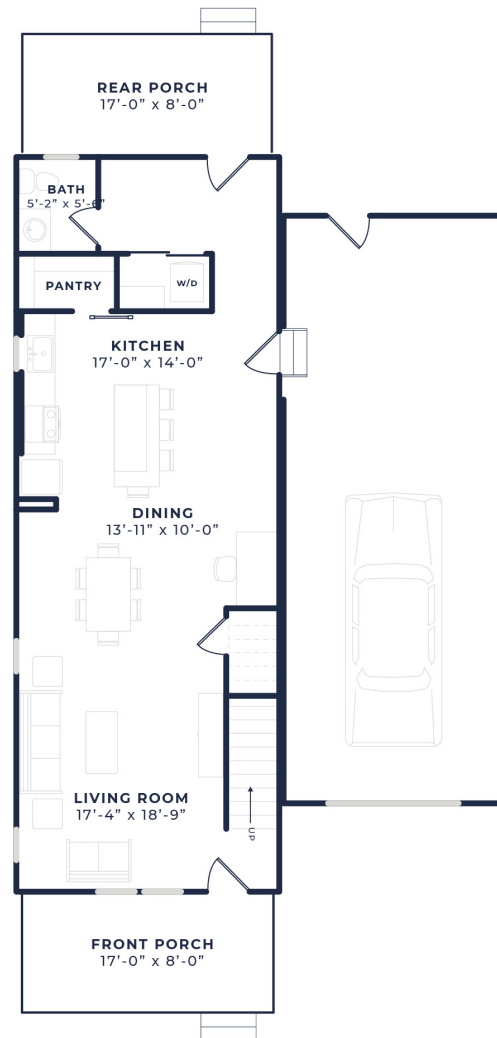

## TORREYS FLOOR PLAN

1,800 SQ FT  
3 BED, 3 BATH

FLOOR 2

FLOOR 1

FOR SALES CONTACT [POST@FIRSTCOLORADO.COM](mailto:POST@FIRSTCOLORADO.COM) OR 719-539-6682

Figures reflecting size, square footage, and other dimensions are estimates: actual construction may vary. Size/square footage and price of your home may vary based on options selected. Floor plans may vary according to elevation. Prices, plans, dimensions, features, specifications, materials, and availability of homes or communities are subject to change without notice or obligation. Please contact us to verify current information. They may differ from completed improvements and may change without notice.