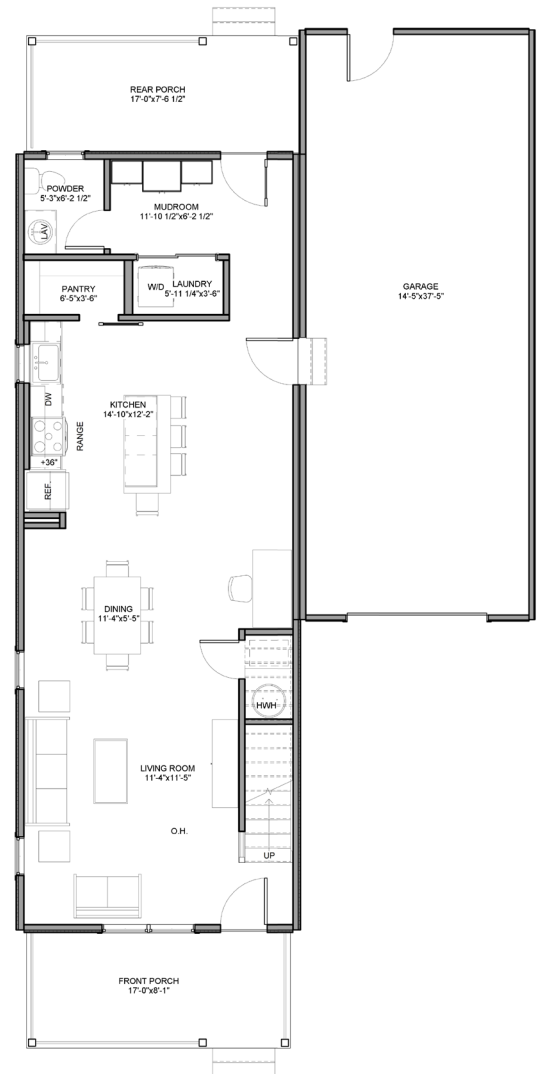

QUARTZ AT PONCHA MEADOWS

TORREY FLOOR PLAN

1,800 SQ FT

FLOOR 2

FLOOR 1

FOR SALES CONTACT POST@FIRSTCOLORADO.COM OR 719-539-6682

Figures reflecting size, square footage, and other dimensions are estimates: actual construction may vary. Size/square footage and price of your home may vary based on options selected. Floor plans may vary according to elevation. Prices, plans, dimensions, features, specifications, materials, and availability of homes or communities are subject to change without notice or obligation. Please contact us to verify current information. They may differ from completed improvements and may change without notice.