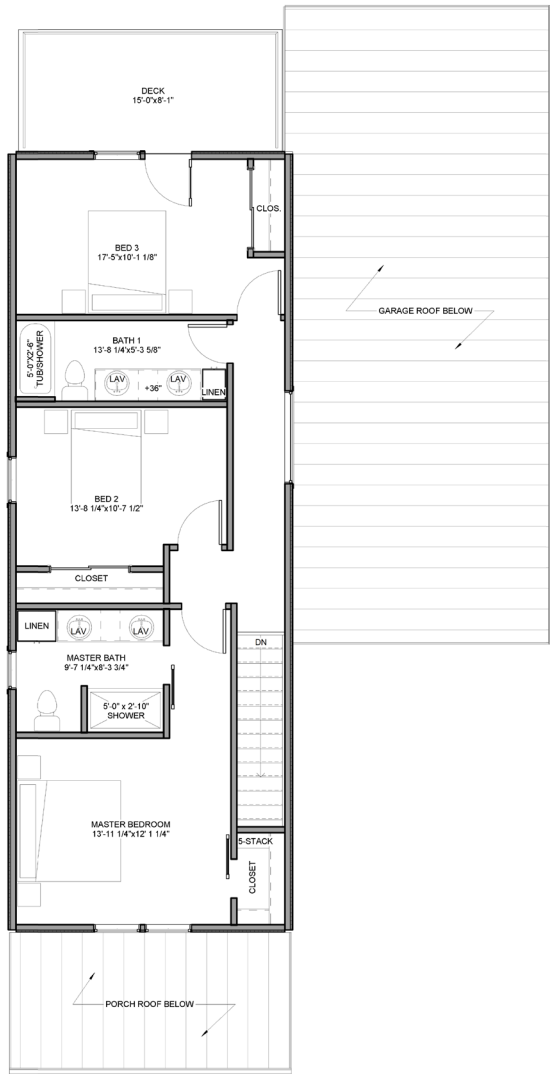

QUARTZ AT PONCHA MEADOWS

TORREY FLOOR PLAN

1,800 SQ FT

FLOOR 2

FLOOR 1

FOR SALES CONTACT POST@FIRSTCOLORADO.COM OR 719-539-6682

Figures reflecting size, square footage, and other dimensions are estimates: actual construction may vary. Size/square footage and price of your home may vary based on options selected. Floor plans may vary according to elevation. Prices, plans, dimensions, features, specifications, materials, and availability of homes or communities are subject to change without notice or obligation. Please contact us to verify current information. They may differ from completed improvements and may change without notice.