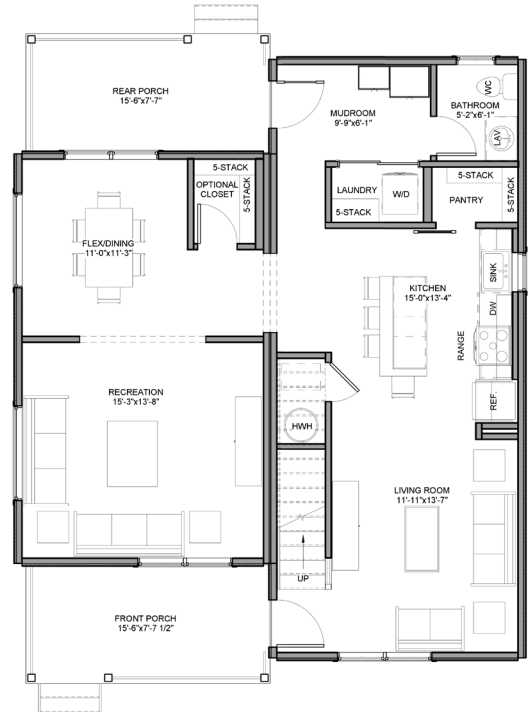

QUARTZ AT PONCHA MEADOWS

HARVARD FLOOR PLAN

2,048 SQ FT

FLOOR 2

FLOOR 1

FOR SALES CONTACT POST@FIRSTCOLORADO.COM OR 719-539-6682

Figures reflecting size, square footage, and other dimensions are estimates: actual construction may vary. Size/square footage and price of your home may vary based on options selected. Floor plans may vary according to elevation. Prices, plans, dimensions, features, specifications, materials, and availability of homes or communities are subject to change without notice or obligation. Please contact us to verify current information. They may differ from completed improvements and may change without notice.