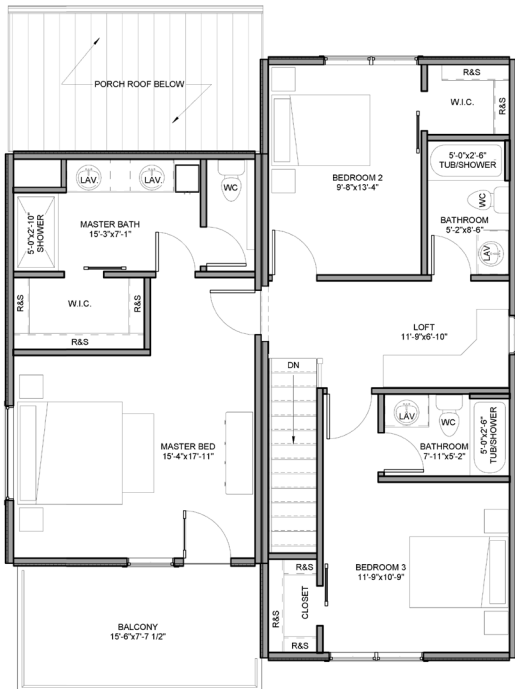

QUARTZ AT PONCHA MEADOWS

HARVARD FLOOR PLAN

2,048 SQ FT

FLOOR 2

FLOOR 1

FOR SALES CONTACT POST@FIRSTCOLORADO.COM OR 719-539-6682

Figures reflecting size, square footage, and other dimensions are estimates: actual construction may vary. Size/square footage and price of your home may vary based on options selected. Floor plans may vary according to elevation. Prices, plans, dimensions, features, specifications, materials, and availability of homes or communities are subject to change without notice or obligation. Please contact us to verify current information. They may differ from completed improvements and may change without notice.