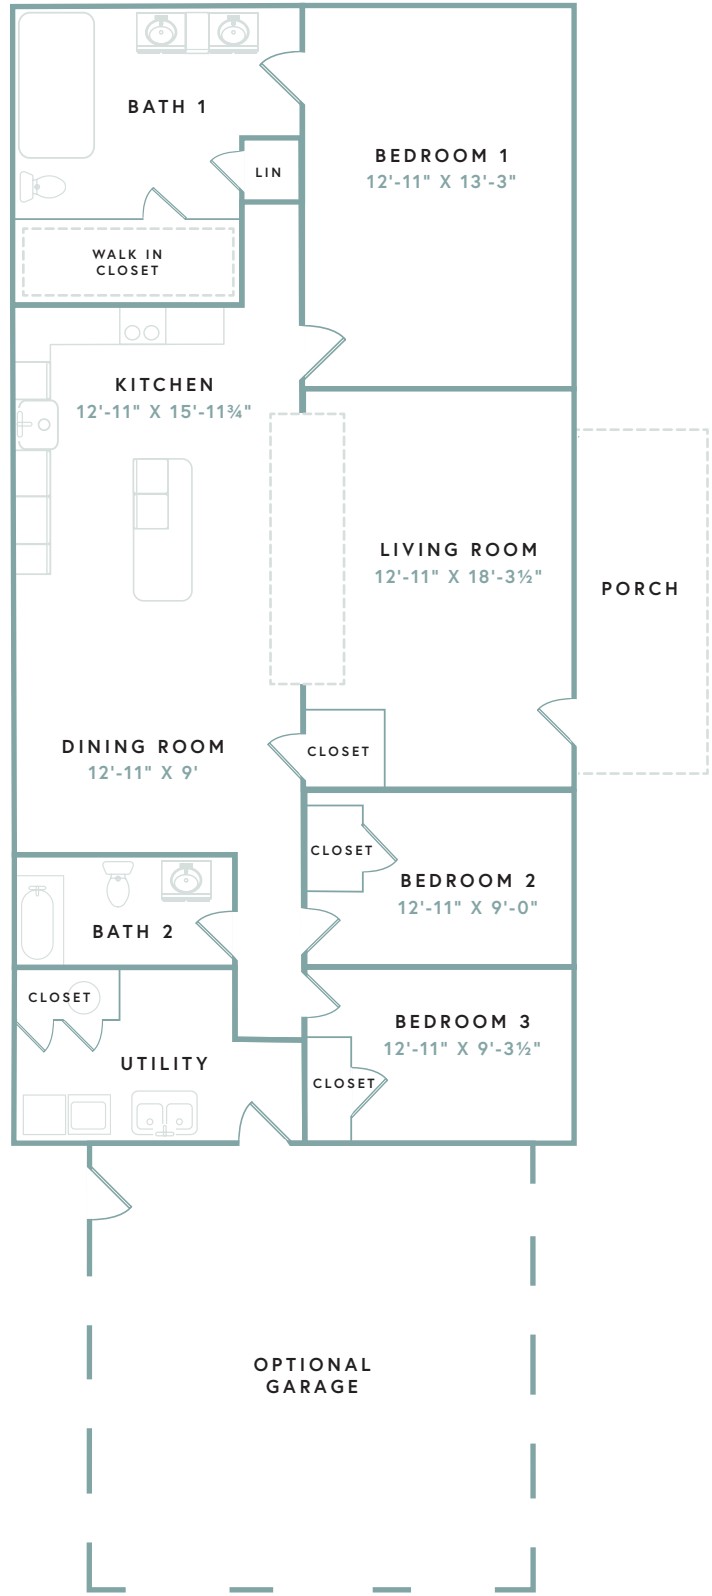

Horizon Ranch Floorplan

2,048 Square Feet
2 Floors
3 Bed
2 Bath

Figures reflecting size, square footage, and other dimensions are estimates: actual construction may vary. Size/square footage and price of your home may vary based on options selected. Floor plans may vary according to elevation. Prices, plans, dimensions, features, specifications, materials, and availability of homes or communities are subject to change without notice or obligation. Please contact us to verify current information. They may differ from completed improvements and may change without notice.