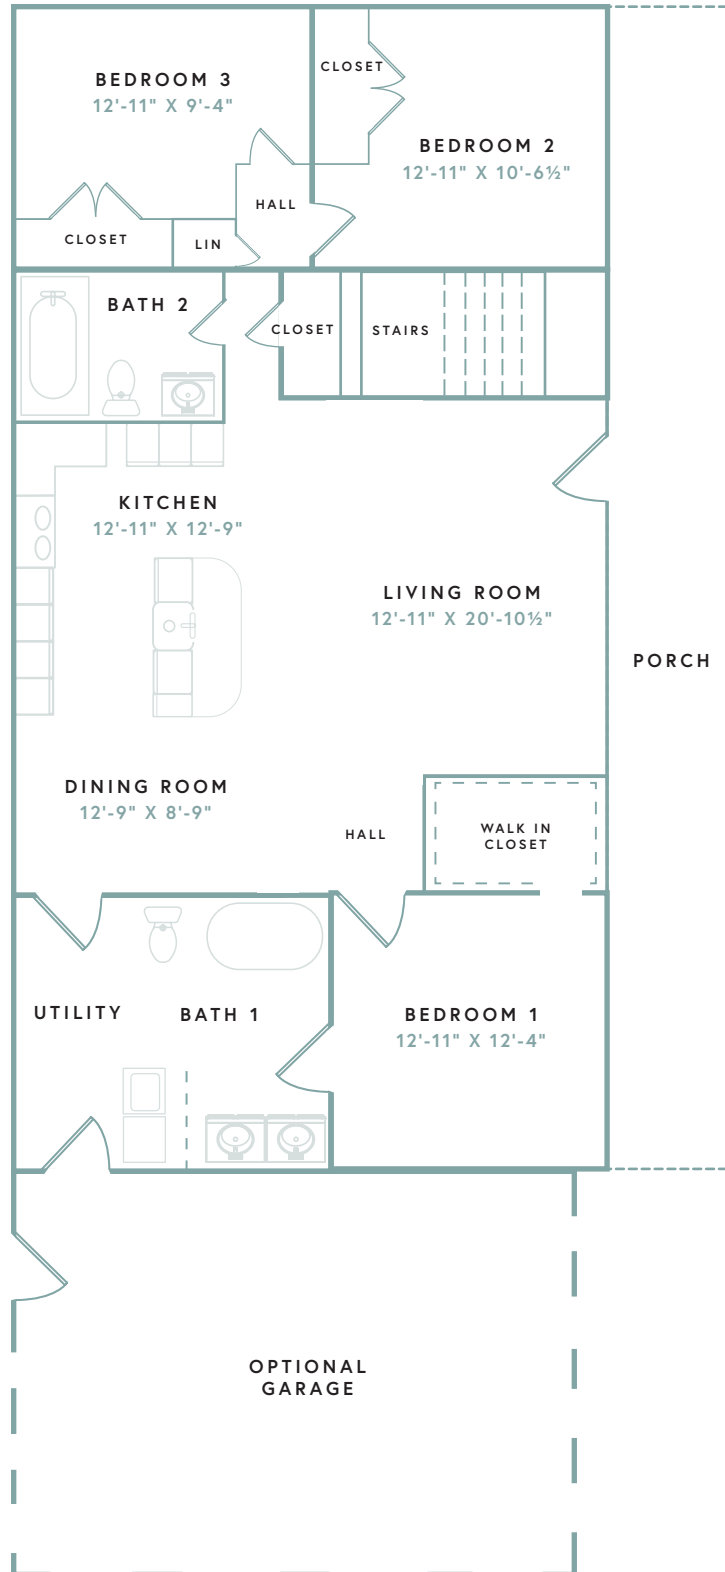

Palisade Floorplan

2,328+ Square Feet
2 Floors
3 Bed
2 Bath

Figures reflecting size, square footage, and other dimensions are estimates: actual construction may vary. Size/square footage and price of your home may vary based on options selected. Floor plans may vary according to elevation. Prices, plans, dimensions, features, specifications, materials, and availability of homes or communities are subject to change without notice or obligation. Please contact us to verify current information. They may differ from completed improvements and may change without notice.

Palisade Floor Plans

FLEX SPACE
FINISHED, HEATED
OPEN LIVING SPACE

FLEX SPACE