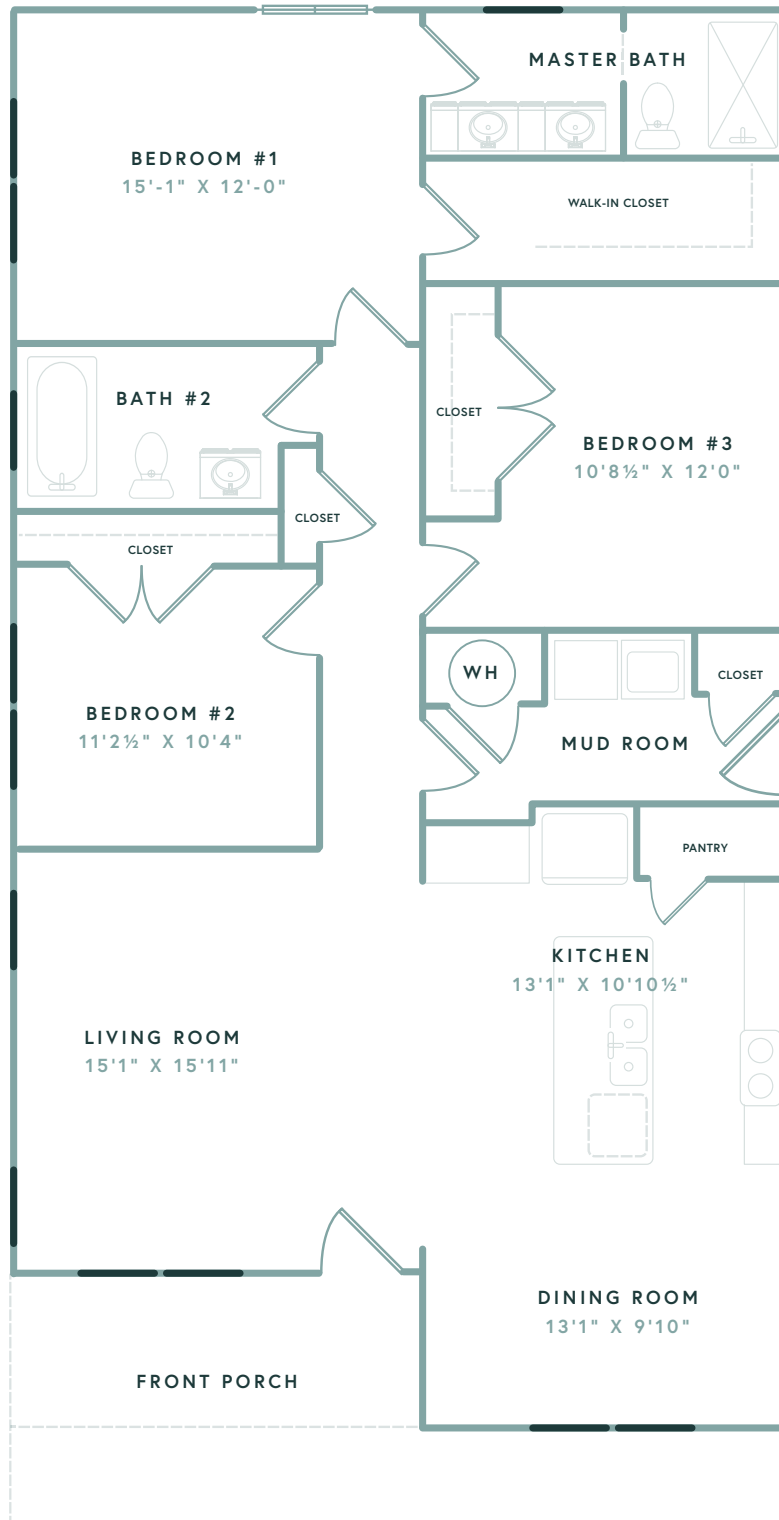

The Willow Floorplan

1,499 SQUARE FEET

PADGETT PLACE

Figures reflecting size, square footage, and other dimensions are estimates; actual construction may vary. Size/square footage and price of your home may vary based on options selected. Floor plans may vary according to elevation. Prices, plans, dimensions, features, specifications, materials, and availability of homes or communities are subject to change without notice or obligation. Please contact us to verify current information. They may differ from completed improvements and may change without notice.