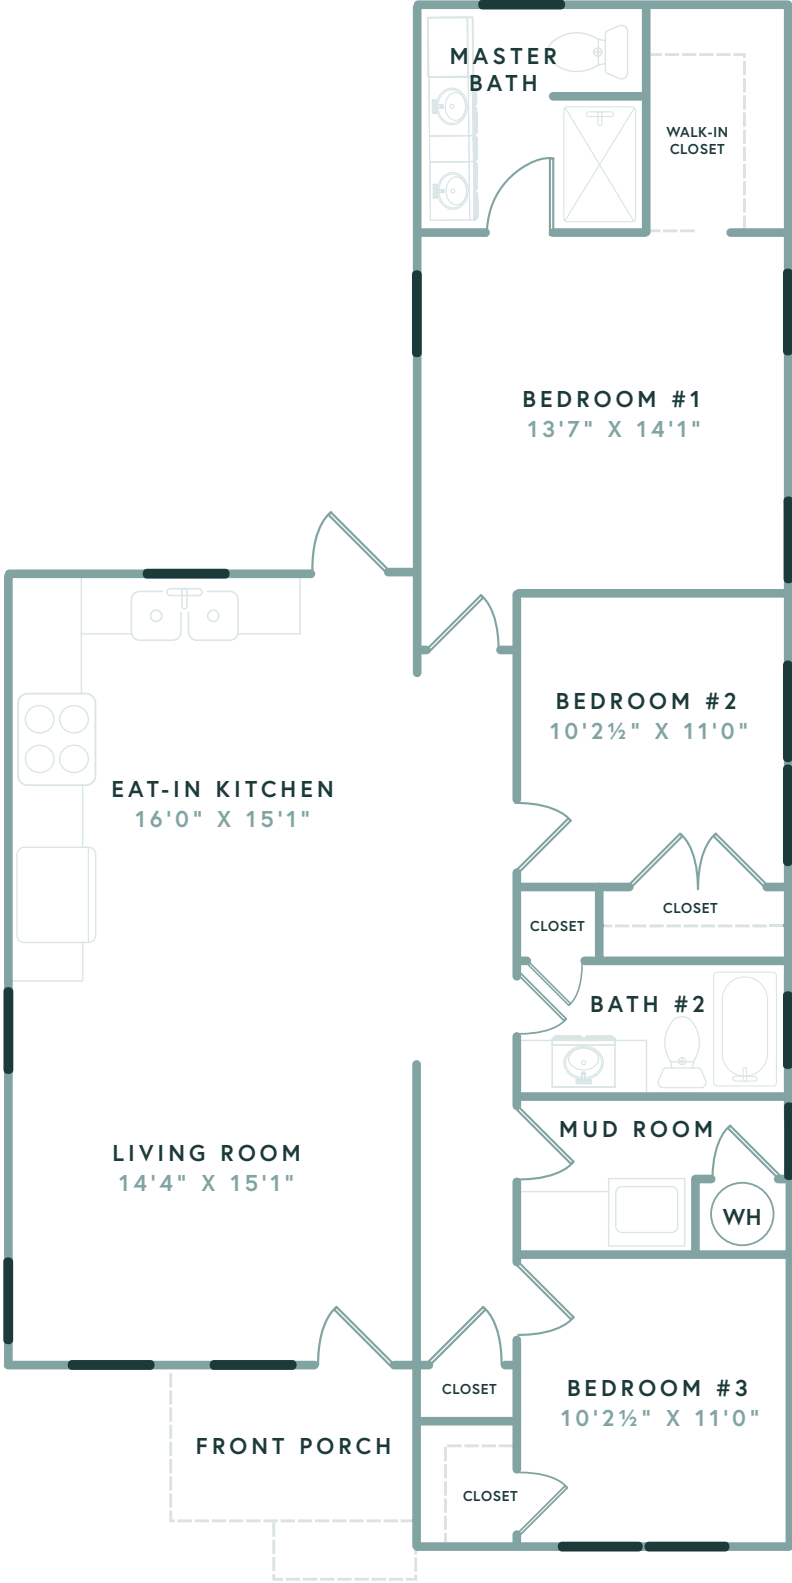

The Aster Floorplan

1,377 SQUARE FEET

PADGETT PLACE

Figures reflecting size, square footage, and other dimensions are estimates; actual construction may vary. Size/square footage and price of your home may vary based on options selected. Floor plans may vary according to elevation. Prices, plans, dimensions, features, specifications, materials, and availability of homes or communities are subject to change without notice or obligation. Please contact us to verify current information. They may differ from completed improvements and may change without notice.